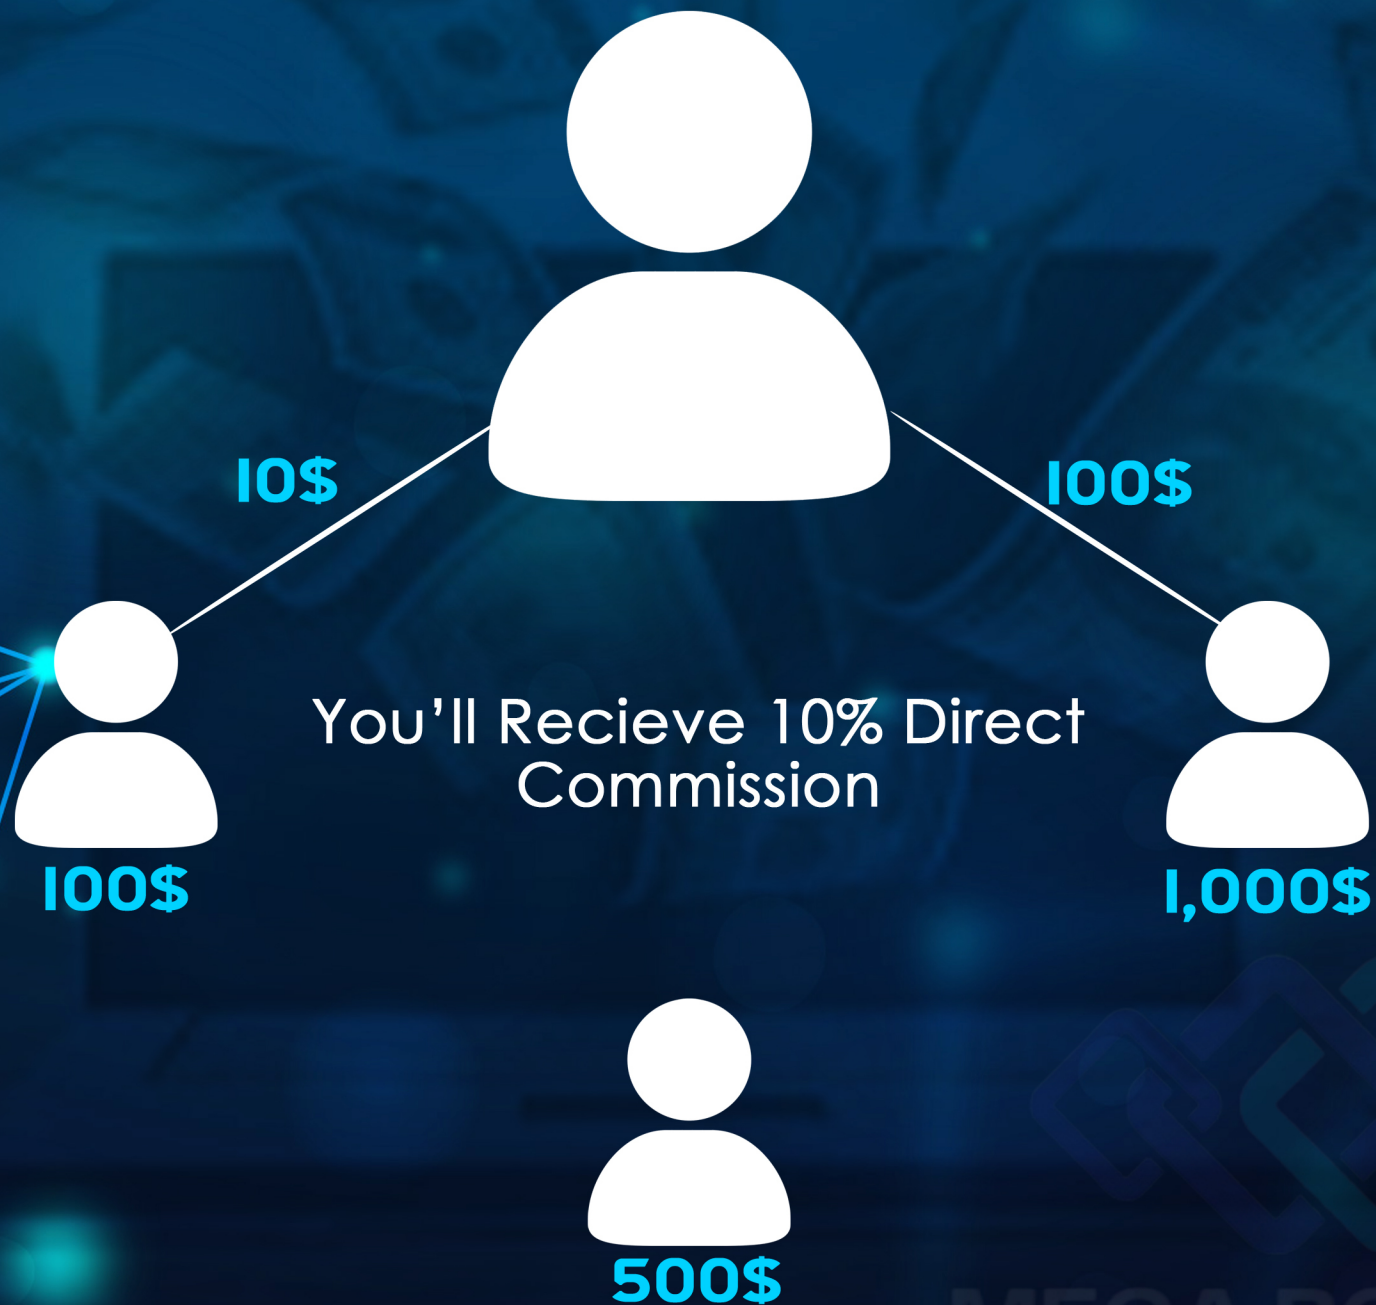

WELCOME

MEGA BOX PAY
PROFIT THROUGH
PRECISION.

WHAT IS

MEGA BOX PAY
PROFIT THROUGH
PRECISION.

Mega box pay is a free-of-charge, simple way to earn money by displaying ads next to your online content. With mega box pay, you can show relevant and engaging ads to your site visitors and even customize the look and feel of ads to match your site. The mega box pay program differs in that it delivers ads served by google ads to your site. Mega box pay then pays you for the ads displayed on your site based on user clicks on ads or on ad impressions, depending on the type of ad. Mega box pay gives you instant and automatic access to a huge source of advertiser demand, which means competition for your ad spaces, more relevant ads, and ads for all your online content.

Activation by USDT (TRC 20),, Bitcoin Auto Confirmation

EARN

FROM SO MANY WAYS

PASSIVE EARNING

DIRECT COMMISION

INDIRECT COMMISION

PROFIT SHARING

RANKS & REWARDS

DIRECT COMMISSION

10%

Direct Commission is Awarded to the Sponsor when a Direct Partner Makes a Deposit

MEGA BOX PAY

PROFIT THROUGH

PRECISION

INDIRECT COMMISSION

5%

- LEVEL I 2%
- LEVEL II 1%
- LEVEL III 1%
- LEVEL IV 0.5%
- LEVEL V 0.5%

MEGA BOX PAY
PROFIT THROUGH
DECISION.

MEGA BOX PAY
PROFIT THROUGH

MEGA BOX PAY
PROFIT THROUGH
PRECISION.

PROFIT SHARING

Level Income on Daily ROI