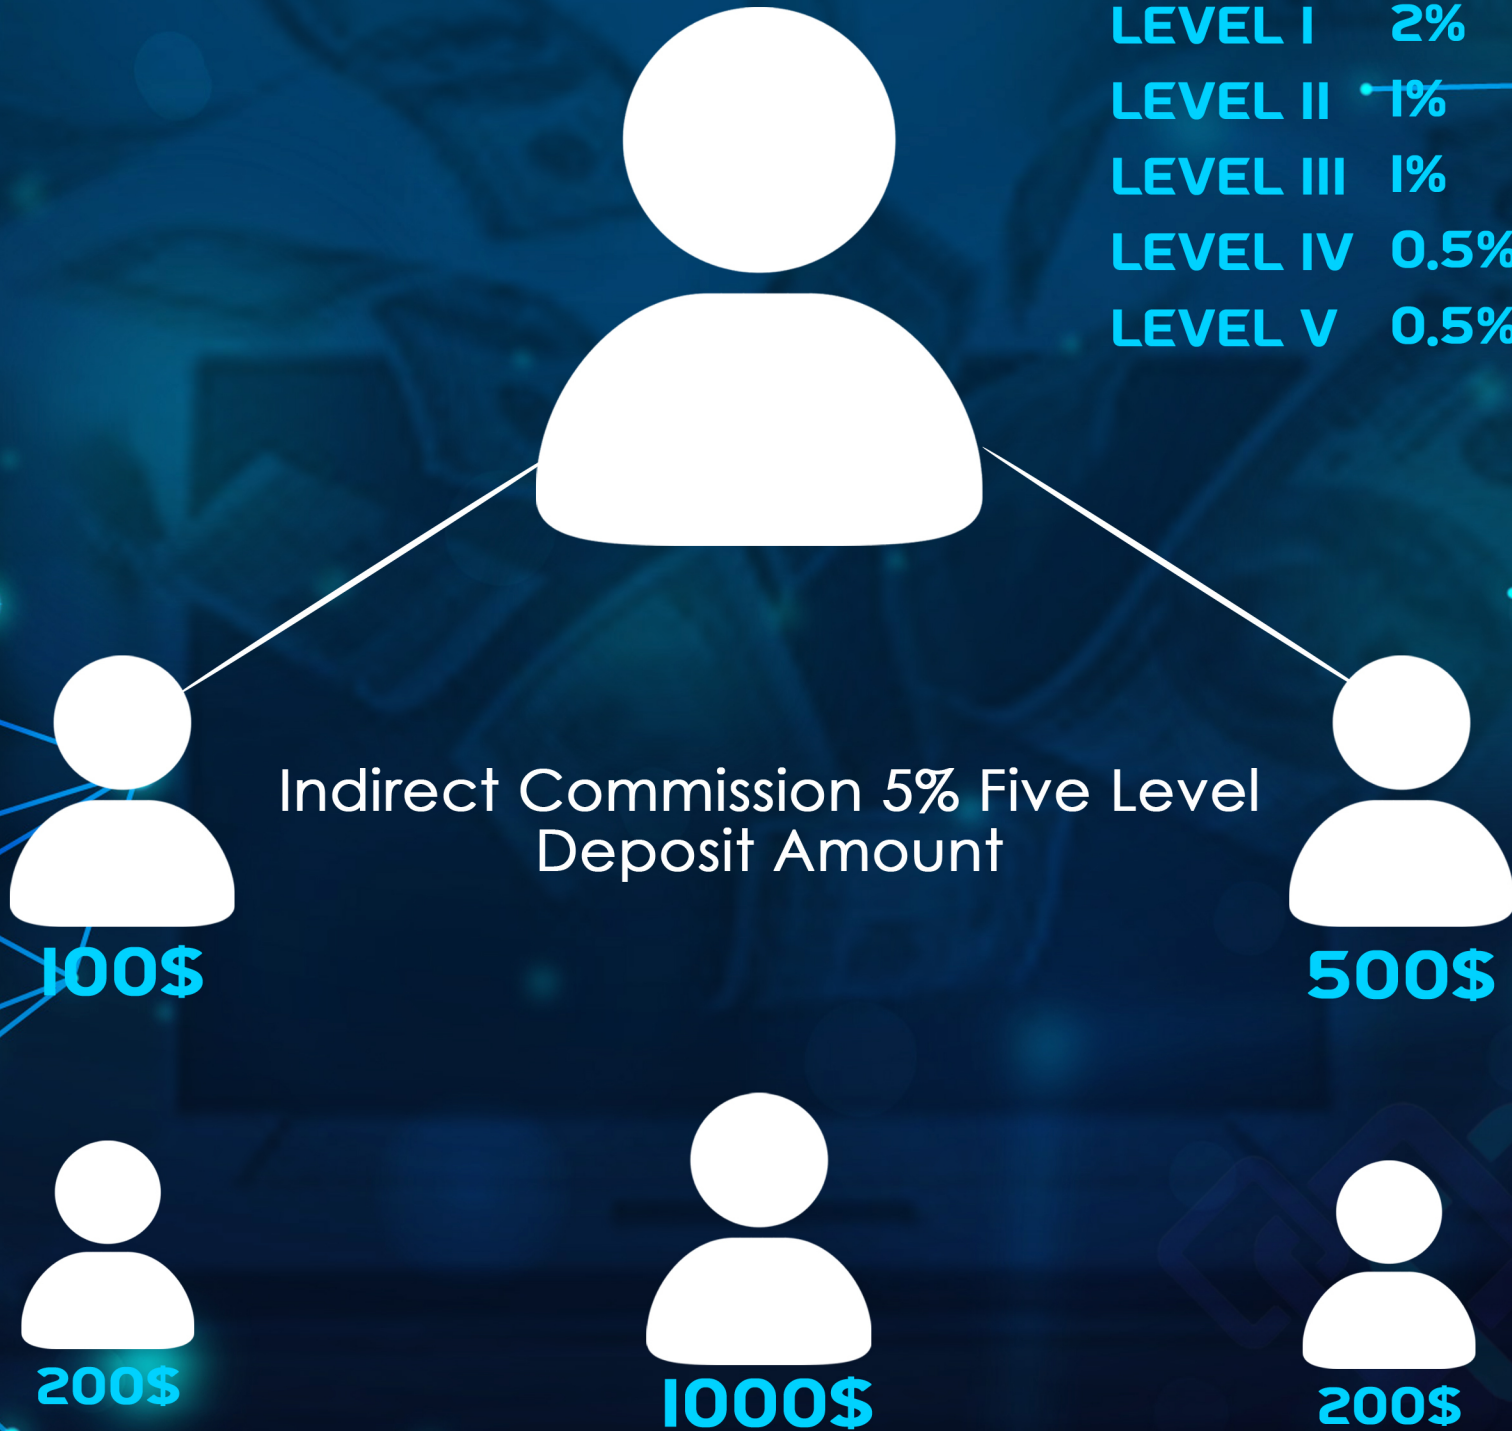

WELCOME

MEGA BOX PAY
PROFIT THROUGH
PRECISION.

WHAT IS

MEGA BOX PAY
PROFIT THROUGH
PRECISION.

Mega box pay is a free-of-charge, simple way to earn money by displaying ads next to your online content. With mega box pay, you can show relevant and engaging ads to your site visitors and even customize the look and feel of ads to match your site. The mega box pay program differs in that it delivers ads served by google ads to your site. Mega box pay then pays you for the ads displayed on your site based on user clicks on ads or on ad impressions, depending on the type of ad. Mega box pay gives you instant and automatic access to a huge source of advertiser demand, which means competition for your ad spaces, more relevant ads, and ads for all your online content.

DIRECT COMMISSION

10%

Direct Commission is Awarded to the Sponsor when a Direct Partner Makes a Deposit

MEGA BOX PAY

PROFIT THROUGH

PRECISION

INDIRECT COMMISSION

5%

- LEVEL I 2%
- LEVEL II 1%
- LEVEL III 1%
- LEVEL IV 0.5%
- LEVEL V 0.5%

MEGA BOX PAY
PROFIT THROUGH
DECISION.

MEGA BOX PAY
PROFIT THROUGH

MEGA BOX PAY
PROFIT THROUGH
PRECISION.

PROFIT SHARING

Level Income on Daily ROI

LEVEL	BENEFIT
1	7%
2	5%
3	3%
4	2%
5	2%
6	1%

RANKS & REWARDS

500 \$

LEADERSHIP
REWARD
30 \$

1500 \$

LEADERSHIP
REWARD
100 \$

5000 \$

LEADERSHIP
REWARD
250 \$